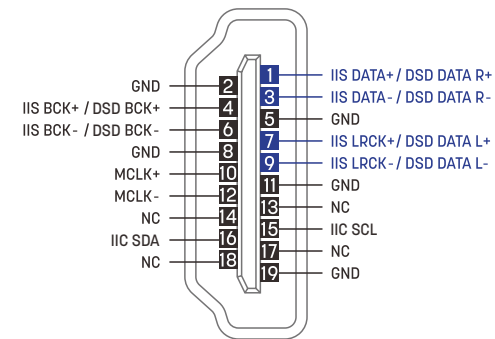

Pin definitions of IIS·LVDS

Applicable models

X-SABRE Pro (MQA)

X-SPDIF 2

X-SABRE Pro (MQA) : IIS Data Phase "Native"

X-SPDIF 2 : IIS Reverse "OFF"

X-SABRE Pro (MQA) : IIS Data Phase "REV"

X-SPDIF 2 : IIS Reverse "ON"