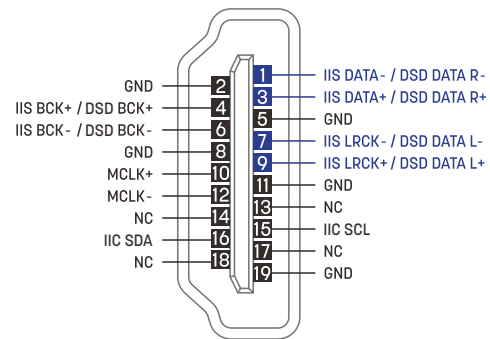

Pin definitions of IIS·LVDS

Applicable models

X-SABRE Pro (MQA)

X-SPDIF 2

X-SABRE Pro (MQA) : IIS Data Phase "Native"

X-SPDIF 2 : IIS Reverse "OFF"

X-SABRE Pro (MQA) : IIS Data Phase "REV"

X-SPDIF 2 : IIS Reverse "ON"